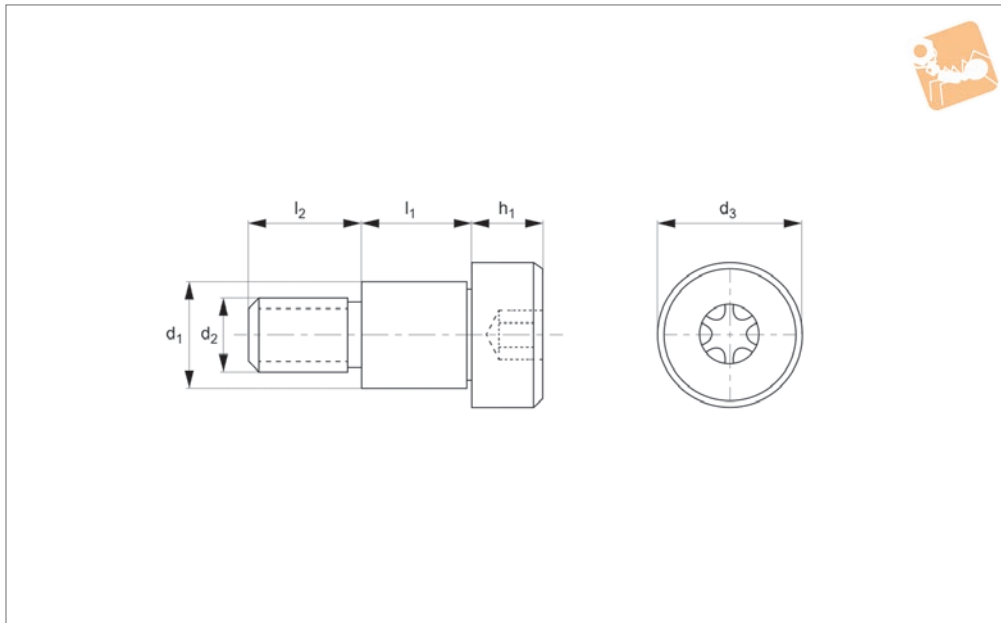

Shoulder Screws - Cap Head

TX drive - 316 stainless - blackened

P0145.B4

SHOULDER SCREWS

Material

Stainless steel (AISI 316, 1.440) black oxide coating.
316 series tensile strength 480 N/mm², proof stress min. 200 N/mm², austenitic

stainless steel.

Technical Notes

Highly resistant to corrosion (including from salt water).

Shim washers can be used to reduce shoulder length if required. It is non-magnetic.

Order No.	d₁ +0|-0.025	l₁ +0.05|-0.0	d₂	d₃	l₂	h₁	TX size
P0145.040-002-B4	4	2	M 3	6	4	3	TX-10
P0145.040-003-B4	4	3	M 3	6	4	3	TX-10
P0145.040-004-B4	4	4	M 3	6	4	3	TX-10
P0145.040-005-B4	4	5	M 3	6	4	3	TX-10
P0145.040-006-B4	4	6	M 3	6	4	3	TX-10
P0145.040-007-B4	4	7	M 3	6	4	3	TX-10
P0145.040-008-B4	4	8	M 3	6	4	3	TX-10
P0145.040-010-B4	4	10	M 3	6	4	3	TX-10
P0145.040-012-B4	4	12	M 3	6	4	3	TX-10
P0145.040-014-B4	4	14	M 3	6	4	3	TX-10
P0145.040-016-B4	4	16	M 3	6	4	3	TX-10
P0145.040-018-B4	4	18	M 3	6	4	3	TX-10
P0145.040-020-B4	4	20	M 3	6	4	3	TX-10
P0145.040-025-B4	4	25	M 3	6	4	3	TX-10
P0145.040-030-B4	4	30	M 3	6	4	3	TX-10
P0145.040-035-B4	4	35	M 3	6	4	3	TX-10
P0145.040-040-B4	4	40	M 3	6	4	3	TX-10
P0145.040-045-B4	4	45	M 3	6	4	3	TX-10
P0145.040-050-B4	4	50	M 3	6	4	3	TX-10
P0145.050-002-B4	5	2	M 4	8	5	4	TX-20
P0145.050-003-B4	5	3	M 4	8	5	4	TX-20
P0145.050-004-B4	5	4	M 4	8	5	4	TX-20
P0145.050-005-B4	5	5	M 4	8	5	4	TX-20
P0145.050-006-B4	5	6	M 4	8	5	4	TX-20
P0145.050-007-B4	5	7	M 4	8	5	4	TX-20
P0145.050-008-B4	5	8	M 4	8	5	4	TX-20
P0145.050-010-B4	5	10	M 4	8	5	4	TX-20
P0145.050-012-B4	5	12	M 4	8	5	4	TX-20
P0145.050-014-B4	5	14	M 4	8	5	4	TX-20
P0145.050-016-B4	5	16	M 4	8	5	4	TX-20
P0145.050-018-B4	5	18	M 4	8	5	4	TX-20
P0145.050-020-B4	5	20	M 4	8	5	4	TX-20
P0145.050-025-B4	5	25	M 4	8	5	4	TX-20